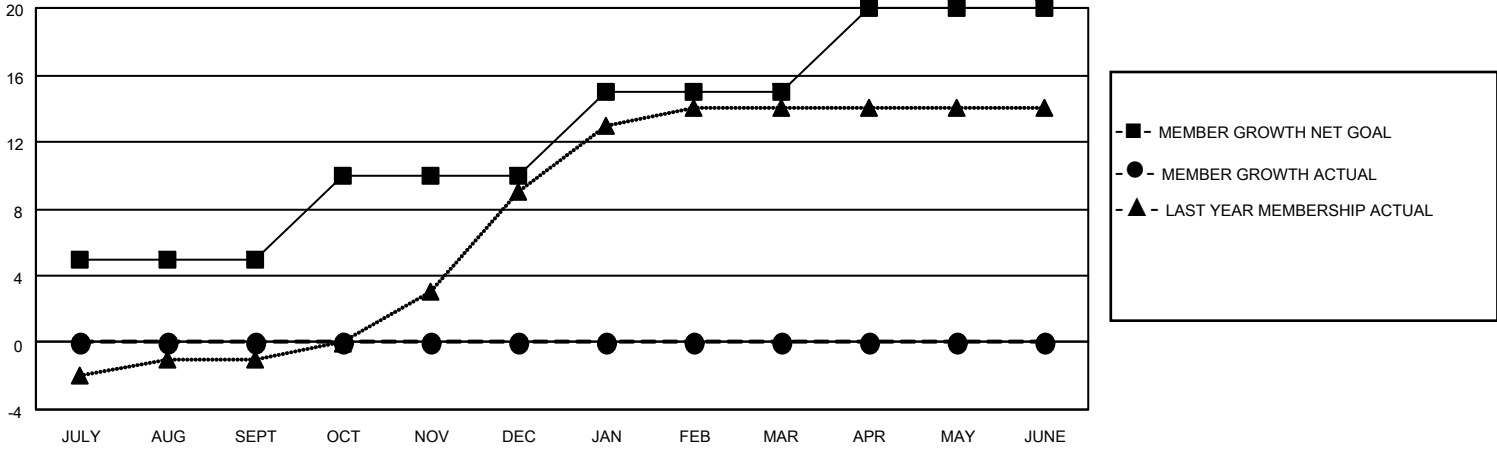

GOALS AND ACTUAL MEMBERS CUMULATIVE

DROPPED CLUBS: 0	0 CLUBS OF 0 ADDED 1 OR MORE NEW MEMBERS	<u>GENDER DISTRIBUTION</u> MALE 0 (0.00%) FEMALE 0 (0.00%) NON BINARY 0 (0.00%) PREFER NOT TO ANSWER 0 (0.00%)
<u>DROPPED MEMBERS</u> DECEASED 0 CLUB CANCELLED 0 OTHER 0 TOTAL 0	CLICK HERE FOR CUMULATIVE MEMBERSHIP DATA	TOTAL FAMILY UNIT MEMBERS 0 FAMILY MEMBERS PAYING HALF DUES 0