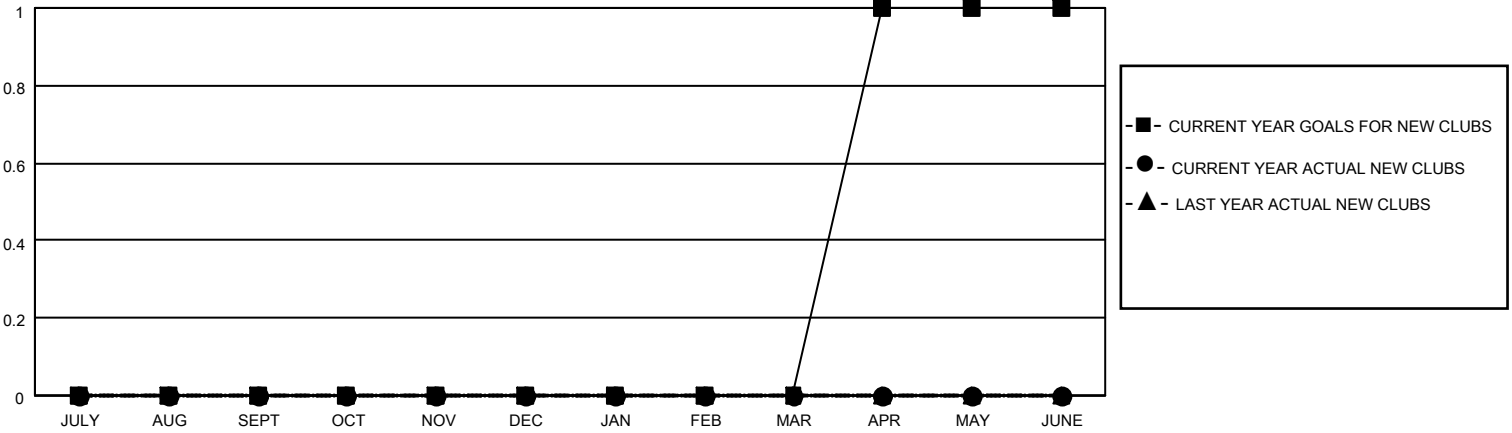

MONTHLY MEMBERSHIP PROGRESS REPORT

LOCATION RUSSIAN FEDERATION

District 123

Results as of: 6/30/2023

Clubs			
RESULTS FOR 2022-2023			
QUARTER	NEW CLUB GOAL	NEW CLUBS	DROPPED CLUBS
JULY/AUG/SEPT	0	0	0
OCT/NOV/DEC	0	0	0
JAN/FEB/MAR	0	0	0
APR/MAY/JUNE	1	0	0

Members			
RESULTS FOR 2022-2023			
QUARTER	MEMBER GROWTH NET GOAL	MEMBER GROWTH ACTUAL	DROPPED MEMBERS ACTUAL (including transfers)
JULY/AUG/SEPT	5	0	0
OCT/NOV/DEC	5	0	0
JAN/FEB/MAR	5	0	0
APR/MAY/JUNE	5	0	0

GOALS AND ACTUAL NEW CLUBS CUMULATIVE